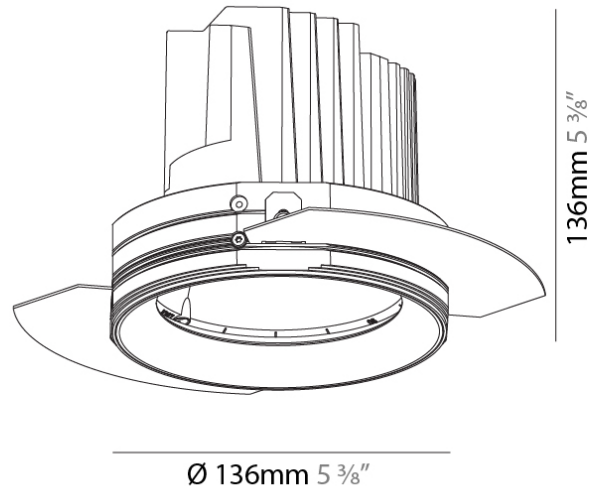

ELECTRICAL

Lamp Type: LED (Zhaga Standard)
Input Wattage (W): 13.2 / 16.5
Total Output Wattage (W): 12.1 / 14.7
Dimming: Tri-Mode (Non-Dimming and Phase Dimming (120Vac only) and 0-10V Dimming)
Driver Included: No
Driver Location: Recessed Housing
Driver Type: Constant Current - Universal
Driver Class: Class 2
Housing: See components
Input Voltage (V): 120 - 277
Constant Current (MA): 350

LED

Number of LEDs: 1
Color Temperature (°K): 2700 / 3000 / 3500 / 4000
Max. Delivered Lumen (lm): 870 / 970 / 1038 / 1060
Nominal Lumen (lm): 960 / 1070 / 1156 / 1180
CRI: >90 CRI
Efficiency (%): 90.5
Lamp Life (hrs): 50000
Upon Request: RGB-W Tunable White Special Color Temperature Special LED

OPTICAL

Reflector: 10
Beam Angle: Narrow
Adjustability: Rotational 355°; Tilt 30°
Upon Request: Special Beam Angles

RATINGS AND CERTIFICATIONS

382, F 416-247-9319, www.zaneen.com
Certified by Intertek for North American Standards
Available for International Standards at the end of the existing Model #. For assistance on 'custom' specifications, contact zteam@zaneen.com.
In a constant effort to supply the best product, we reserve the right to change specifications or materials without notice. The most recent specification sheets are found at zaneen.com
IP rating: IP20

140mm 5 1/2"
150mm 5 7/8"
10 | 12 1/2 | 15 | 25mm 3/8" 1/2" 9/16" 1"
± 30° 355°

A