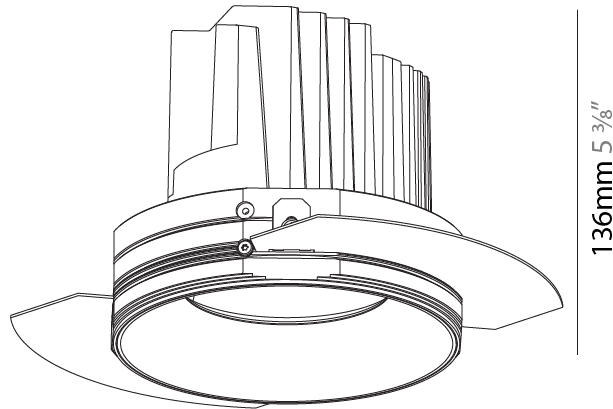

ELECTRICAL

Lamp Type: LED (Zhaga Standard)
Input Wattage (W): 13.2 / 16.5
Total Output Wattage (W): 12.1 / 14.7
Dimming: Tri-Mode (Non-Dimming and Phase Dimming (120Vac only) and 0-10V Dimming)
Driver Included: No
Driver Location: Recessed Housing
Driver Type: Constant Current - Universal
Driver Class: Class 2
Housing: See components
Input Voltage (V): 120 - 277
Constant Current (MA): 350

LED

Number of LEDs: 1
Color Temperature (°K): 2700 / 3000 / 3500 / 4000
Max. Delivered Lumen (lm): 870 / 970 / 1038 / 1060
Nominal Lumen (lm): 960 / 1070 / 1156 / 1180
CRI: >90 CRI
Efficiency (%): 90.5
Lamp Life (hrs): 50000
Upon Request: RGB-W Tunable White Special Color Temperature Special LED

OPTICAL

Reflector°: 10
Adjustability: Rotational 355°; Tilt 10°
Upon Request: Special Beam Angles

RATINGS AND CERTIFICATIONS

Zaneen Group Inc. © 2024, T 1800-388-3382, F 416-247-9319, www.zaneen.com
Certified By: Certified for North American Standards
Available for International specifications by adding "INT" at the end of the existing Model #. For assistance on 'custom' specifications, contact zteam@zaneen.com.
IP Rating: IP20
If a conflict effort to supply the best product, we reserve the right to change specifications or materials without notice. The most recent specification sheets are found at zaneen.com